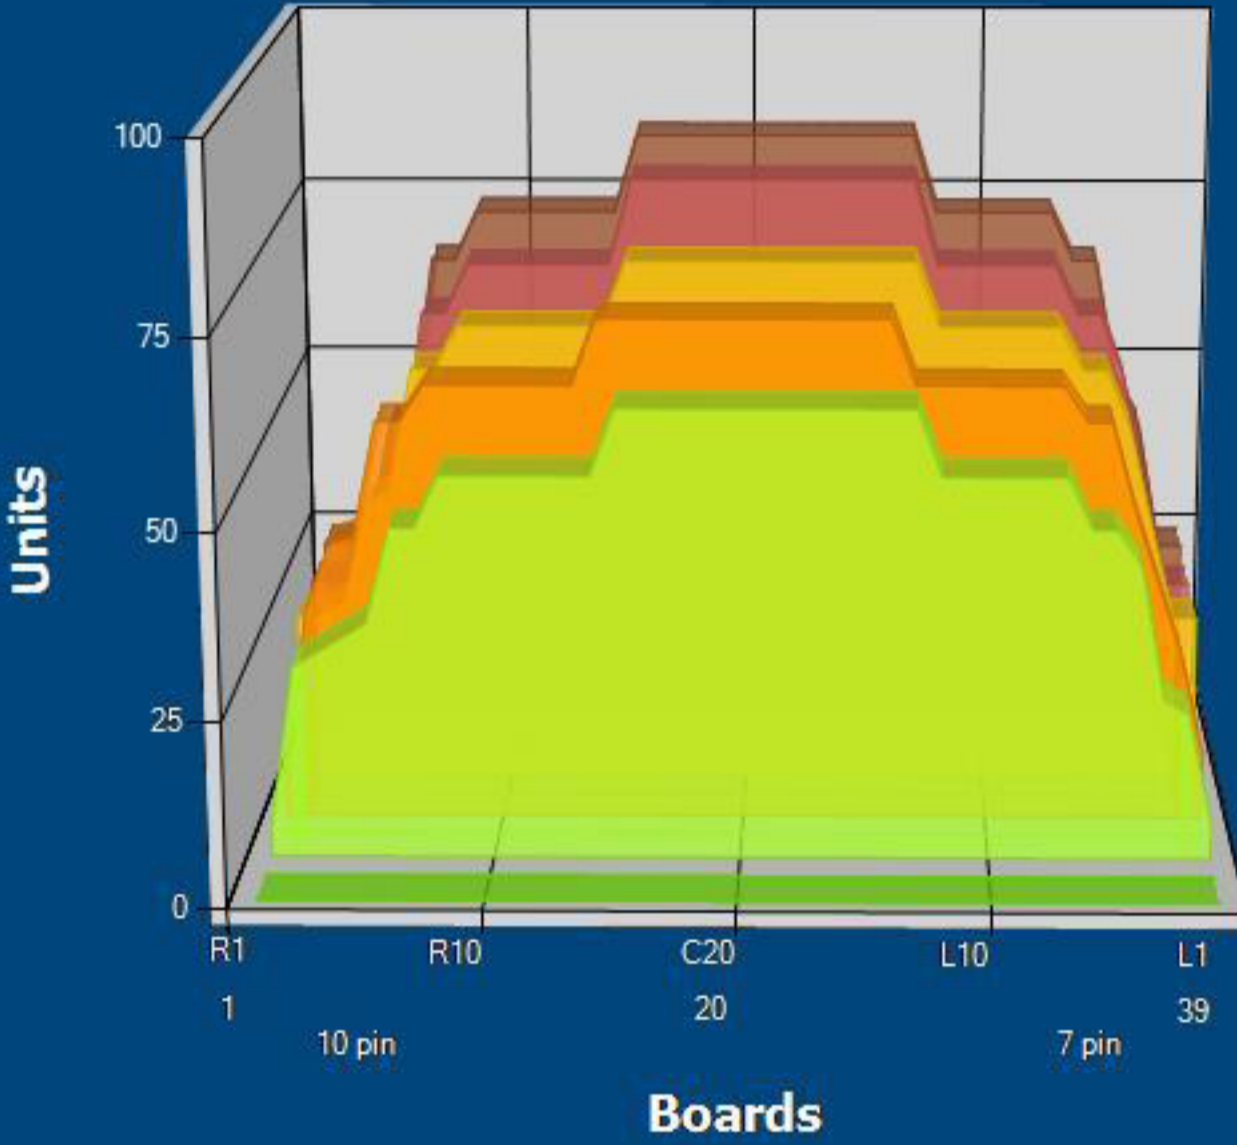

11 FRAME 18

Conditioner:

Cleaner:

Zone Configuration

Cleaner Stop

- Zone 1
- Zone 2
- Zone 3
- Zone 4
- Zone 5
- Zone 6

Volume: 37.58

Mode: Clean and Condition

Speed: Quick Clean

Start Cleaner Spray: 0 feet

Start Squeegee: 0 feet

Start Conditioning: 6 Inches

Split Pattern: No

Zone	Avg	Ratio
Zone 1		
Left	59.00	1.42 : 1
Right	48.00	1.75 : 1
Center	84.00	
Zone 2		
Left	56.80	1.43 : 1
Right	44.60	1.82 : 1
Center	81.00	
Zone 3		
Left	53.20	1.37 : 1
Right	44.20	1.65 : 1
Center	73.00	
Zone 4		
Left	49.20	1.40 : 1
Right	49.40	1.40 : 1
Center	69.00	
Zone 5		
Left	40.80	1.50 : 1
Right	36.00	1.69 : 1
Center	61.00	
Zone 6		
Left	0.00	1.00 : 1
Right	0.00	1.00 : 1
Center	0.00	

Volume by Board