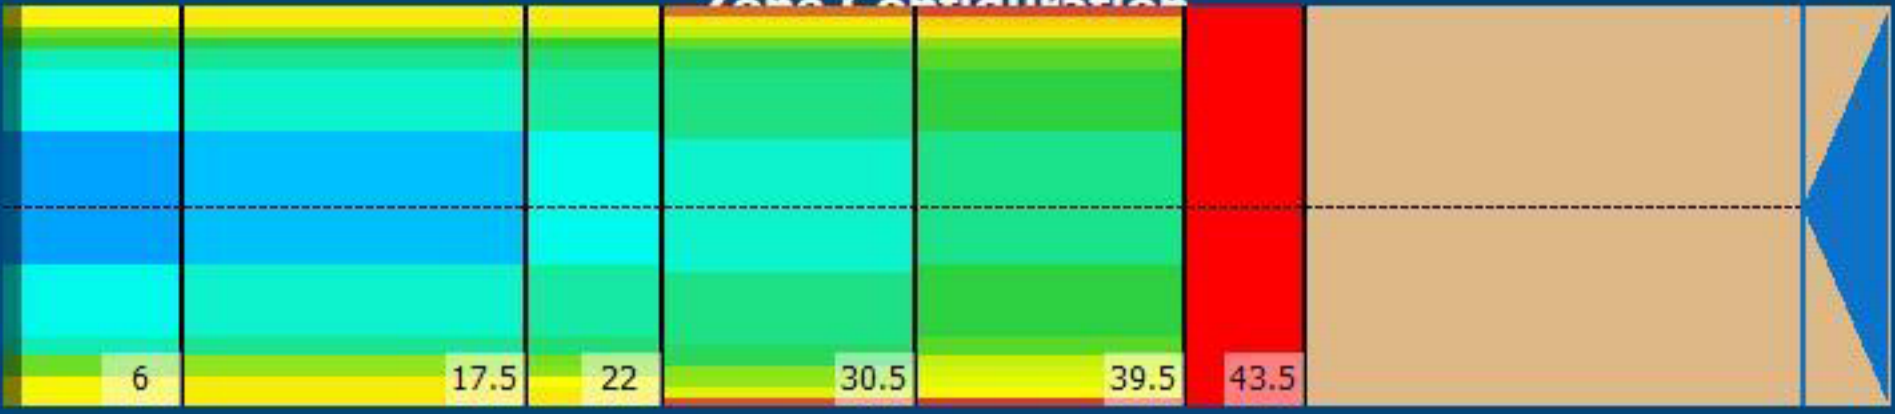

11 FRAME 18

Conditioner:

Cleaner:

Zone Configuration

Cleaner Stop

- Zone 1
- Zone 2
- Zone 3
- Zone 4
- Zone 5
- Zone 6

Volume: 37.58

Mode: Clean and Condition

Speed: Quick Clean

Start Cleaner Spray: 0 feet

Start Squeegee: 0 feet

Start Conditioning: 6 Inches

Split Pattern: No

Zone	Avg	Ratio
Zone 1		
Left	59.00	1.42 : 1
Right	48.00	1.75 : 1
Center	84.00	
Zone 2		
Left	56.80	1.43 : 1
Right	44.60	1.82 : 1
Center	81.00	
Zone 3		
Left	53.20	1.37 : 1
Right	44.20	1.65 : 1
Center	73.00	
Zone 4		
Left	49.20	1.40 : 1
Right	49.40	1.40 : 1
Center	69.00	
Zone 5		
Left	40.80	1.50 : 1
Right	36.00	1.69 : 1
Center	61.00	
Zone 6		
Left	0.00	1.00 : 1
Right	0.00	1.00 : 1
Center	0.00	